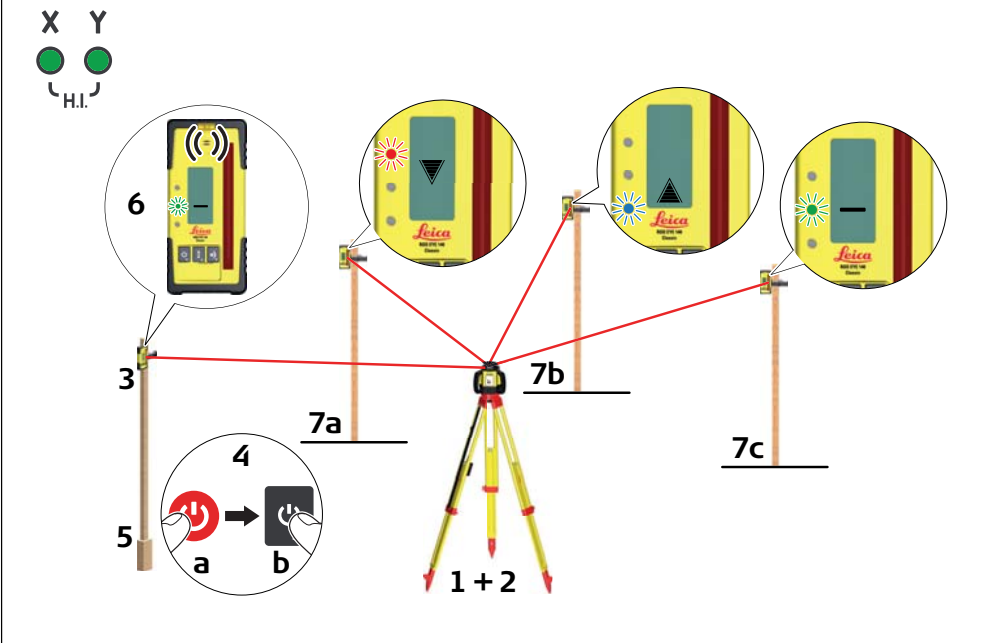

Version 1.0

Leica Rugby 620 Quick Start

- when it has to be **right**

Li-Ion 	Alkaline 4x D-cell (LR20) 	
Battery (Li-Ion) 	Battery (Alkaline) 	

Rod Eye 140, Classic 		
Rod Eye Basic 		

Setting Forms

Manual Grading

Checking Grades

Laser class 2 product in accordance with IEC 60825-1

Leica Geosystems AG
Heinrich-Wild-Strasse
CH-9435 Heerbrugg
Switzerland
Phone +41 71 727 31 31
www.leica-geosystems.com

- when it has to be **right**