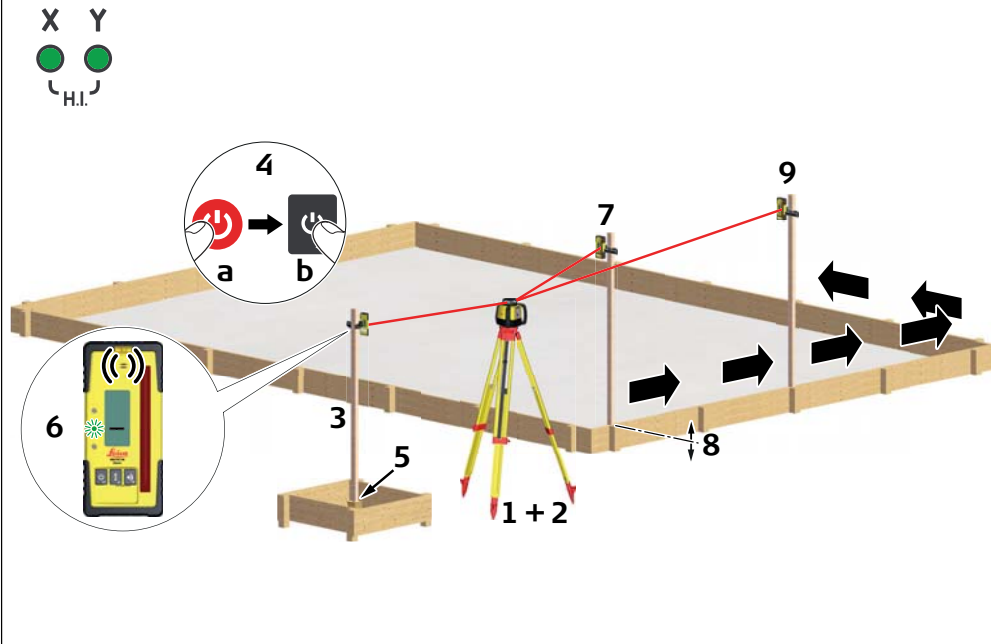

Version 1.0

Leica Rugby 620 Quick Start

- when it has to be **right**

Li-Ion 	Alkaline 4x D-cell (LR20) 	
Battery (Li-Ion) 	Battery (Alkaline) 	

Rod Eye 140, Classic 		
Rod Eye Basic 		

Setting Forms

Manual Grading