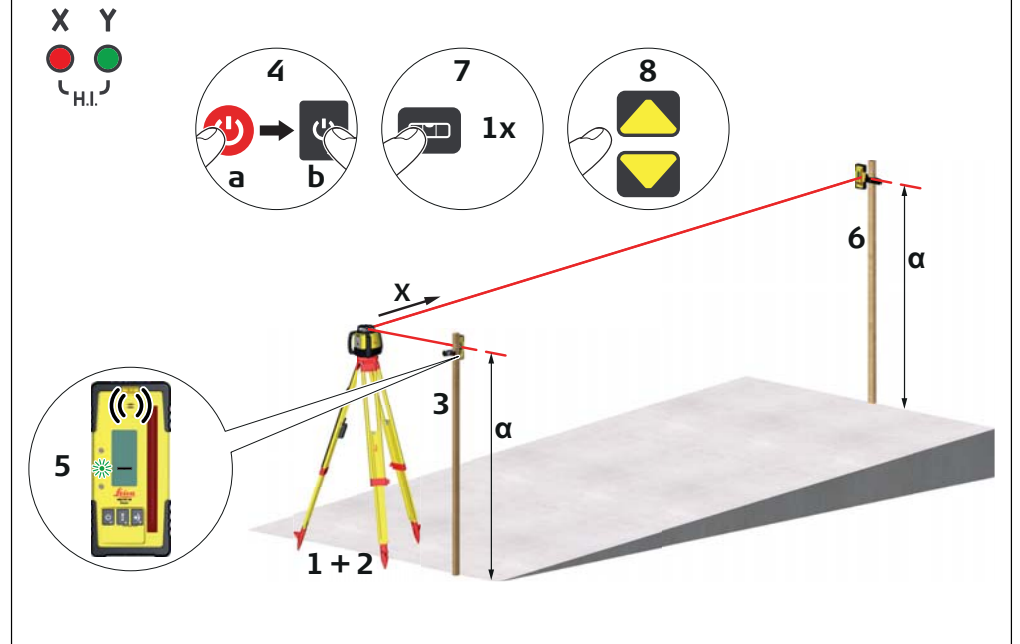

Version 1.0

Leica Rugby 620 Quick Start

- when it has to be **right**

Li-Ion 	Alkaline 4x D-cell (LR20) 	
Battery (Li-Ion) 	Battery (Alkaline) 	

Rod Eye 140, Classic 		
Rod Eye Basic 		

Setting Forms

Manual Grading